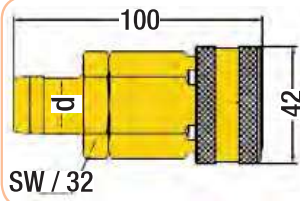

### Material Info:

Body & Cover Valve = Brass  
 O-Ring = NBR  
 Spring - Ring & Ball = Stainless  
 Coupling Fitting = Brass  
 Operating Pressure = 0 - 35 bar / Flow Capacity = NW19  
 Operating Temperature = -20 / +100°

Series: 571

Quick-release Coupling Code: 571HG  
 571HGB (valved)

Order Example	d
Code x 16	16 mm - 5/8"
Code x 19	19 mm - 3/4"
Code x 25	25 mm - 1"

Male Fitting Code: 571ER

Order Code	d (BSP)	l	SW
571ER.26	3/4"	54	30
571ER.33	1"	57	36
571ER.42	1 1/4"	60	45

Quick-release Coupling / Female Code: 571EG

Order Code	d (BSP)	l	SW
571EG.21	1/2"	79	32
571EG.26	3/4"	81	32
571EG.33	1"	83	36
571EG.42	1 1/4"	85	46

Hose-tail Fitting Code: 571HR

Order Code	d
571HR.16	16 mm - 5/8"
571HR.19	19 mm - 3/4"
571HR.25	25 mm - 1"

Quick-release Coupling / Male Code: 571DG

Order Code	d (BSP)	l	SW
571DG.21	1/2"	80	32
571DG.26	3/4"	81	32
571DG.33	1"	81	40
571DG.42	1 1/4"	83	50

Female Fitting Code: 571DR

Order Code	d (BSP)	l	SW
571DR.26	3/4"	51	32
571DR.33	1"	54	40
571DR.42	1 1/4"	54	50