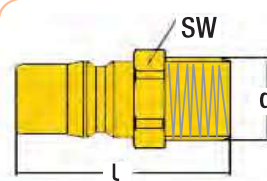

### Material Info:

Body & Cover Valve = Brass  
 O-Ring = NBR  
 Spring - Ring & Ball = Stainless  
 Coupling Fitting = Brass  
 Operating Pressure = 0 - 35 bar / Flow Capacity = NW19  
 Operating Temperature = -20 / +100°

Series: 571

Quick-release Coupling Code: 571HG  
 571HGB (valved)

Order Example	d
Code x 16	16 mm - 5/8"
Code x 19	19 mm - 3/4"
Code x 25	25 mm - 1"

Male Fitting Code: 571ER

Order Code	d (BSP)	l	SW
571ER.26	3/4"	54	30
571ER.33	1"	57	36
571ER.42	1 1/4"	60	45

Quick-release Coupling / Female Code: 571EG

Order Code	d (BSP)	l	SW
571EG.21	1/2"	79	32
571EG.26	3/4"	81	32
571EG.33	1"	83	36
571EG.42	1 1/4"	85	46

Hose-tail Fitting Code: 571HR

Order Code	d
571HR.16	16 mm - 5/8"
571HR.19	19 mm - 3/4"
571HR.25	25 mm - 1"

### Material Info:

Body & Cover Valve = Brass  
 O-Ring = NBR  
 Spring - Ring & Ball = Stainless  
 Coupling Fitting = Brass  
 Operating Pressure = 0 - 15 bar / Flow Capacity = NW13  
 Operating Temperature = -20 / +100°