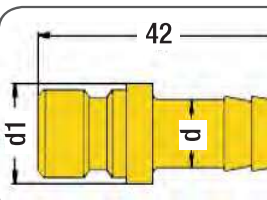

Quick-release Coupling / Male Code: 571DG

Order Code	d (BSP)	l	SW
571DG.21	1/2"	80	32
571DG.26	3/4"	81	32
571DG.33	1"	81	40
571DG.42	1 1/4"	83	50

Female Fitting Code: 571DR

Order Code	d (BSP)	l	SW
571DR.26	3/4"	51	32
571DR.33	1"	54	40
571DR.42	1 1/4"	54	50

### Material Info:

Body & Cover Valve = Brass  
 O-Ring = NBR  
 Spring - Ring & Ball = Stainless  
 Coupling Fitting = Brass  
 Operating Pressure = 0 - 15 bar / Flow Capacity = NW13  
 Operating Temperature = -20 / +100°

Series: 620

Quick-release Coupling Code: 620HG

Order Code	d
620HG.09	9 mm
620HG.13	13 mm
620HG.16	16 mm
620HG.19	19 mm

Male Fitting Code: 620ER

Order Code	d (BSP)	l1	SW
620ER.13	1/4"	9	19
620ER.17	3/8"	9	19
620ER.21	1/2"	12	22
620ER.26	3/4"	14	30
620ER.33	1"	15	34

Quick-release Coupling / Female, Valved Code: 620DGB

Order Code	d (BSP)	l	d1
620DGB.26	3/4"	45	30

Hose-tail Fitting Code: 620HR

Order Code	d	d1
620HR.09	9 mm	19
620HR.13	13 mm	19
620HR.16	16 mm	19
620HR.19	19 mm	23