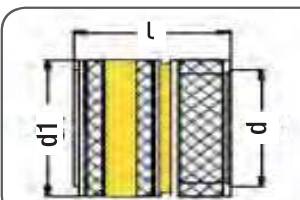

Quick-release Coupling / Female, Non-valved Code: 620DG

Order Code	d (BSP)	l	d1
620DG.26	3/4"	30	30