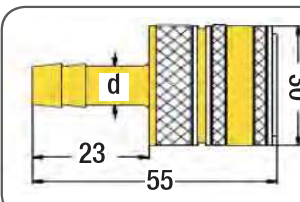

Quick-release Coupling Code: 620HG

Order Code	d
620HG.09	9 mm
620HG.13	13 mm
620HG.16	16 mm
620HG.19	19 mm