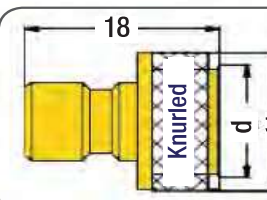

Quick-release Coupling / Male Code: 571DG

Order Code	d (BSP)	l	SW
571DG.21	1/2"	80	32
571DG.26	3/4"	81	32
571DG.33	1"	81	40
571DG.42	1 1/4"	83	50

Female Fitting Code: 571DR

Order Code	d (BSP)	l	SW
571DR.26	3/4"	51	32
571DR.33	1"	54	40
571DR.42	1 1/4"	54	50

Series: 620

Quick-release Coupling Code: 620HG

Order Code	d
620HG.09	9 mm
620HG.13	13 mm
620HG.16	16 mm
620HG.19	19 mm

Male Fitting Code: 620ER

Order Code	d (BSP)	l1	SW
620ER.13	1/4"	9	19
620ER.17	3/8"	9	19
620ER.21	1/2"	12	22
620ER.26	3/4"	14	30
620ER.33	1"	15	34

Quick-release Coupling / Female, Valved Code: 620DGB

Order Code	d (BSP)	l	d1
620DGB.26	3/4"	45	30

Hose-tail Fitting Code: 620HR

Order Code	d	d1
620HR.09	9 mm	19
620HR.13	13 mm	19
620HR.16	16 mm	19
620HR.19	19 mm	23

Quick-release Coupling / Female, Non-valved Code: 620DG

Order Code	d (BSP)	l	d1
620DG.26	3/4"	30	30

Knurled Female Fitting Code: 620DR

Order Code	d (BSP)	d1
620DR.13	1/4"	19
620DR.17	3/8"	19
620DR.21	1/2"	24
620DR.M22	M22x1	25
620DR.26	3/4"	30