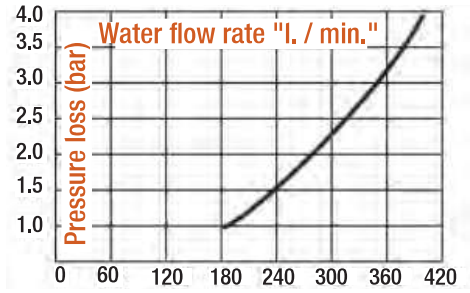

Quick-release Couplings & Fittings for Large Moulds

Material Info:

Body & Cover Valve = Brass
O-Ring = NBR
Spring - Ring & Ball = Stainless
Coupling Fitting = Brass
Operating Pressure = 0 - 35 bar / Flow Capacity = NW19
Operating Temperature = -20 / +100°

Series: 571

Quick-release Coupling Code: 571HG
571HGB (valved)

Order Example	d
Code x 16	16 mm - 5/8"
Code x 19	19 mm - 3/4"
Code x 25	25 mm - 1"

Male Fitting Code: 571ER

Order Code	d (BSP)	l	SW
571ER.26	3/4"	54	30
571ER.33	1"	57	36
571ER.42	1 1/4"	60	45