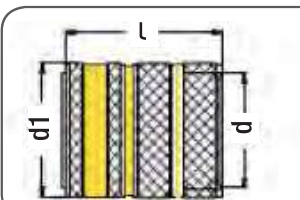

Series: 620

Quick-release Coupling Code: 620HG

Order Code	d
620HG.09	9 mm
620HG.13	13 mm
620HG.16	16 mm
620HG.19	19 mm

Male Fitting Code: 620ER

Order Code	d (BSP)	l1	SW
620ER.13	1/4"	9	19
620ER.17	3/8"	9	19
620ER.21	1/2"	12	22
620ER.26	3/4"	14	30
620ER.33	1"	15	34