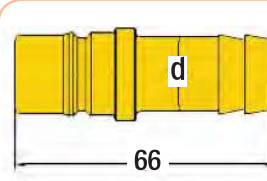

### Material Info:

Body & Cover Valve = Brass  
 O-Ring = NBR  
 Spring - Ring & Ball = Stainless  
 Coupling Fitting = Brass  
 Operating Pressure = 0 - 35 bar / Flow Capacity = NW19  
 Operating Temperature = -20 / +100°

Series: 571

Quick-release Coupling Code: 571HG  
 571HGB (valved)

Order Example	d
Code x 16	16 mm - 5/8"
Code x 19	19 mm - 3/4"
Code x 25	25 mm - 1"

Male Fitting Code: 571ER

Order Code	d (BSP)	l	SW
571ER.26	3/4"	54	30
571ER.33	1"	57	36
571ER.42	1 1/4"	60	45

Quick-release Coupling / Female Code: 571EG

Order Code	d (BSP)	l	SW
571EG.21	1/2"	79	32
571EG.26	3/4"	81	32
571EG.33	1"	83	36
571EG.42	1 1/4"	85	46

Hose-tail Fitting Code: 571HR

Order Code	d
571HR.16	16 mm - 5/8"
571HR.19	19 mm - 3/4"
571HR.25	25 mm - 1"