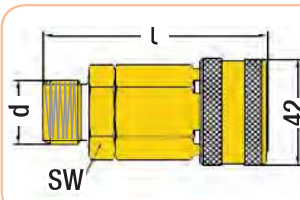

### Material Info:

Body & Cover Valve = Brass  
 O-Ring = NBR  
 Spring - Ring & Ball = Stainless  
 Coupling Fitting = Brass  
 Operating Pressure = 0 - 35 bar / Flow Capacity = NW19  
 Operating Temperature = -20 / +100°

Series: 571

Quick-release Coupling Code: 571HG  
 571HGB (valved)

Order Example	d
Code x 16	16 mm - 5/8"
Code x 19	19 mm - 3/4"
Code x 25	25 mm - 1"

Male Fitting Code: 571ER

Order Code	d (BSP)	l	SW
571ER.26	3/4"	54	30
571ER.33	1"	57	36
571ER.42	1 1/4"	60	45

Quick-release Coupling / Female Code: 571EG

Order Code	d (BSP)	l	SW
571EG.21	1/2"	79	32
571EG.26	3/4"	81	32
571EG.33	1"	83	36
571EG.42	1 1/4"	85	46

Hose-tail Fitting Code: 571HR

Order Code	d
571HR.16	16 mm - 5/8"
571HR.19	19 mm - 3/4"
571HR.25	25 mm - 1"