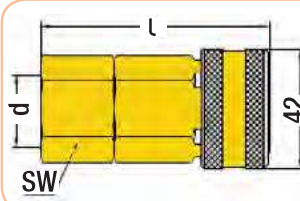

Series: 571

Quick-release Coupling Code: 571HG  
 571HGB (valved)

Order Example	d
Code x 16	16 mm - 5/8"
Code x 19	19 mm - 3/4"
Code x 25	25 mm - 1"

Male Fitting Code: 571ER

Order Code	d (BSP)	l	SW
571ER.26	3/4"	54	30
571ER.33	1"	57	36
571ER.42	1 1/4"	60	45

Quick-release Coupling / Female Code: 571EG

Order Code	d (BSP)	l	SW
571EG.21	1/2"	79	32
571EG.26	3/4"	81	32
571EG.33	1"	83	36
571EG.42	1 1/4"	85	46

Hose-tail Fitting Code: 571HR

Order Code	d
571HR.16	16 mm - 5/8"
571HR.19	19 mm - 3/4"
571HR.25	25 mm - 1"