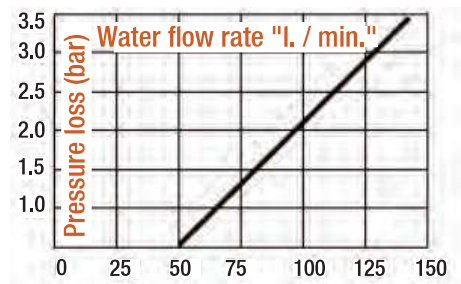

Quick-release Coupling Code: 620HG

Order Code	d
620HG.09	9 mm
620HG.13	13 mm
620HG.16	16 mm
620HG.19	19 mm