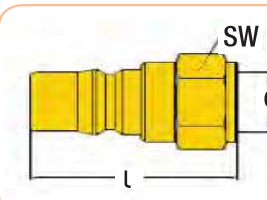

### Material Info:

Body & Cover Valve = Brass  
 O-Ring = NBR  
 Spring - Ring & Ball = Stainless  
 Coupling Fitting = Brass  
 Operating Pressure = 0 - 35 bar / Flow Capacity = NW19  
 Operating Temperature = -20 / +100°

Series: 571

Quick-release Coupling Code: 571HG  
 571HGB (valved)

Order Example	d
Code x 16	16 mm - 5/8"
Code x 19	19 mm - 3/4"
Code x 25	25 mm - 1"

Male Fitting Code: 571ER

Order Code	d (BSP)	l	SW
571ER.26	3/4"	54	30
571ER.33	1"	57	36
571ER.42	1 1/4"	60	45

Quick-release Coupling / Female Code: 571EG

Order Code	d (BSP)	l	SW
571EG.21	1/2"	79	32
571EG.26	3/4"	81	32
571EG.33	1"	83	36
571EG.42	1 1/4"	85	46

Hose-tail Fitting Code: 571HR

Order Code	d
571HR.16	16 mm - 5/8"
571HR.19	19 mm - 3/4"
571HR.25	25 mm - 1"

Quick-release Coupling / Male Code: 571DG

Order Code	d (BSP)	l	SW
571DG.21	1/2"	80	32
571DG.26	3/4"	81	32
571DG.33	1"	81	40
571DG.42	1 1/4"	83	50

Female Fitting Code: 571DR

Order Code	d (BSP)	l	SW
571DR.26	3/4"	51	32
571DR.33	1"	54	40
571DR.42	1 1/4"	54	50