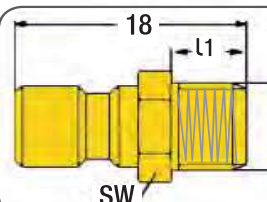

Quick-release Coupling / Female Code: 571EG

Order Code	d (BSP)	l	SW
571EG.21	1/2"	79	32
571EG.26	3/4"	81	32
571EG.33	1"	83	36
571EG.42	1 1/4"	85	46

Hose-tail Fitting Code: 571HR

Order Code	d
571HR.16	16 mm - 5/8"
571HR.19	19 mm - 3/4"
571HR.25	25 mm - 1"

Quick-release Coupling / Male Code: 571DG

Order Code	d (BSP)	l	SW
571DG.21	1/2"	80	32
571DG.26	3/4"	81	32
571DG.33	1"	81	40
571DG.42	1 1/4"	83	50

Female Fitting Code: 571DR

Order Code	d (BSP)	l	SW
571DR.26	3/4"	51	32
571DR.33	1"	54	40
571DR.42	1 1/4"	54	50

### Material Info:

Body & Cover Valve = Brass  
 O-Ring = NBR  
 Spring - Ring & Ball = Stainless  
 Coupling Fitting = Brass  
 Operating Pressure = 0 - 15 bar / Flow Capacity = NW13  
 Operating Temperature = -20 / +100°

Series: 620

Quick-release Coupling Code: 620HG

Order Code	d
620HG.09	9 mm
620HG.13	13 mm
620HG.16	16 mm
620HG.19	19 mm

Male Fitting Code: 620ER

Order Code	d (BSP)	l1	SW
620ER.13	1/4"	9	19
620ER.17	3/8"	9	19
620ER.21	1/2"	12	22
620ER.26	3/4"	14	30
620ER.33	1"	15	34